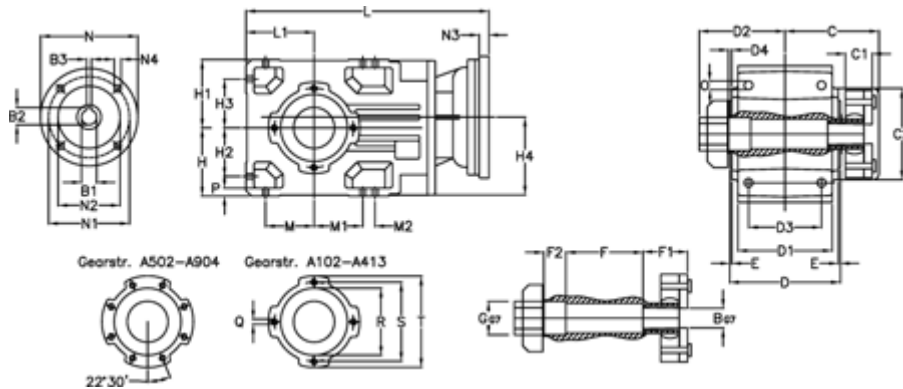

Article number: 29600310916420

Description: Bevel helical gearbox
A303QF40-109,1-P63B5

Measures

B = 40	D1 = 130	F2 = 50	L = 390.5	N3 = -
B1 = 11	D2 = 80	G = 42	L1 = 90	N4 = M8x19
B2 = 12.8	D3 = 95	GA = 14,5 NM	M = 63.0	O = 12.0
B3 = 4	d4 = 5.0	H = 90	M1 = 63.0	P = 11
C = 113.5	Description = A303QF-xx-P63 B5	H1 = 90	M2 = 22	Q = M8x15
C1 = 24	E = 3.0	H2 = 63.0	N = 140	R = 95
C2 = 90.0	F = 95.5	H3 = 63.0	N1 = 115	S = 115
D = 156	F1 = 48.0	H4 = 108.5	N2 = 95	T = 140